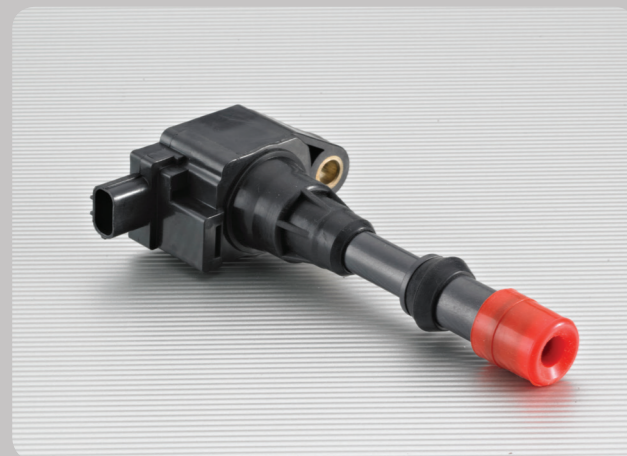

Facilities

Company Policy

Products

IGNITION COIL

The ignition coil provides the necessary high voltage and Ignition energy for producing the high voltage sparks at the spark plug.

- High Energy
- Good Reliability
- Easy Install
- Compact Design
- Weight Reduction
- Electronic Unit